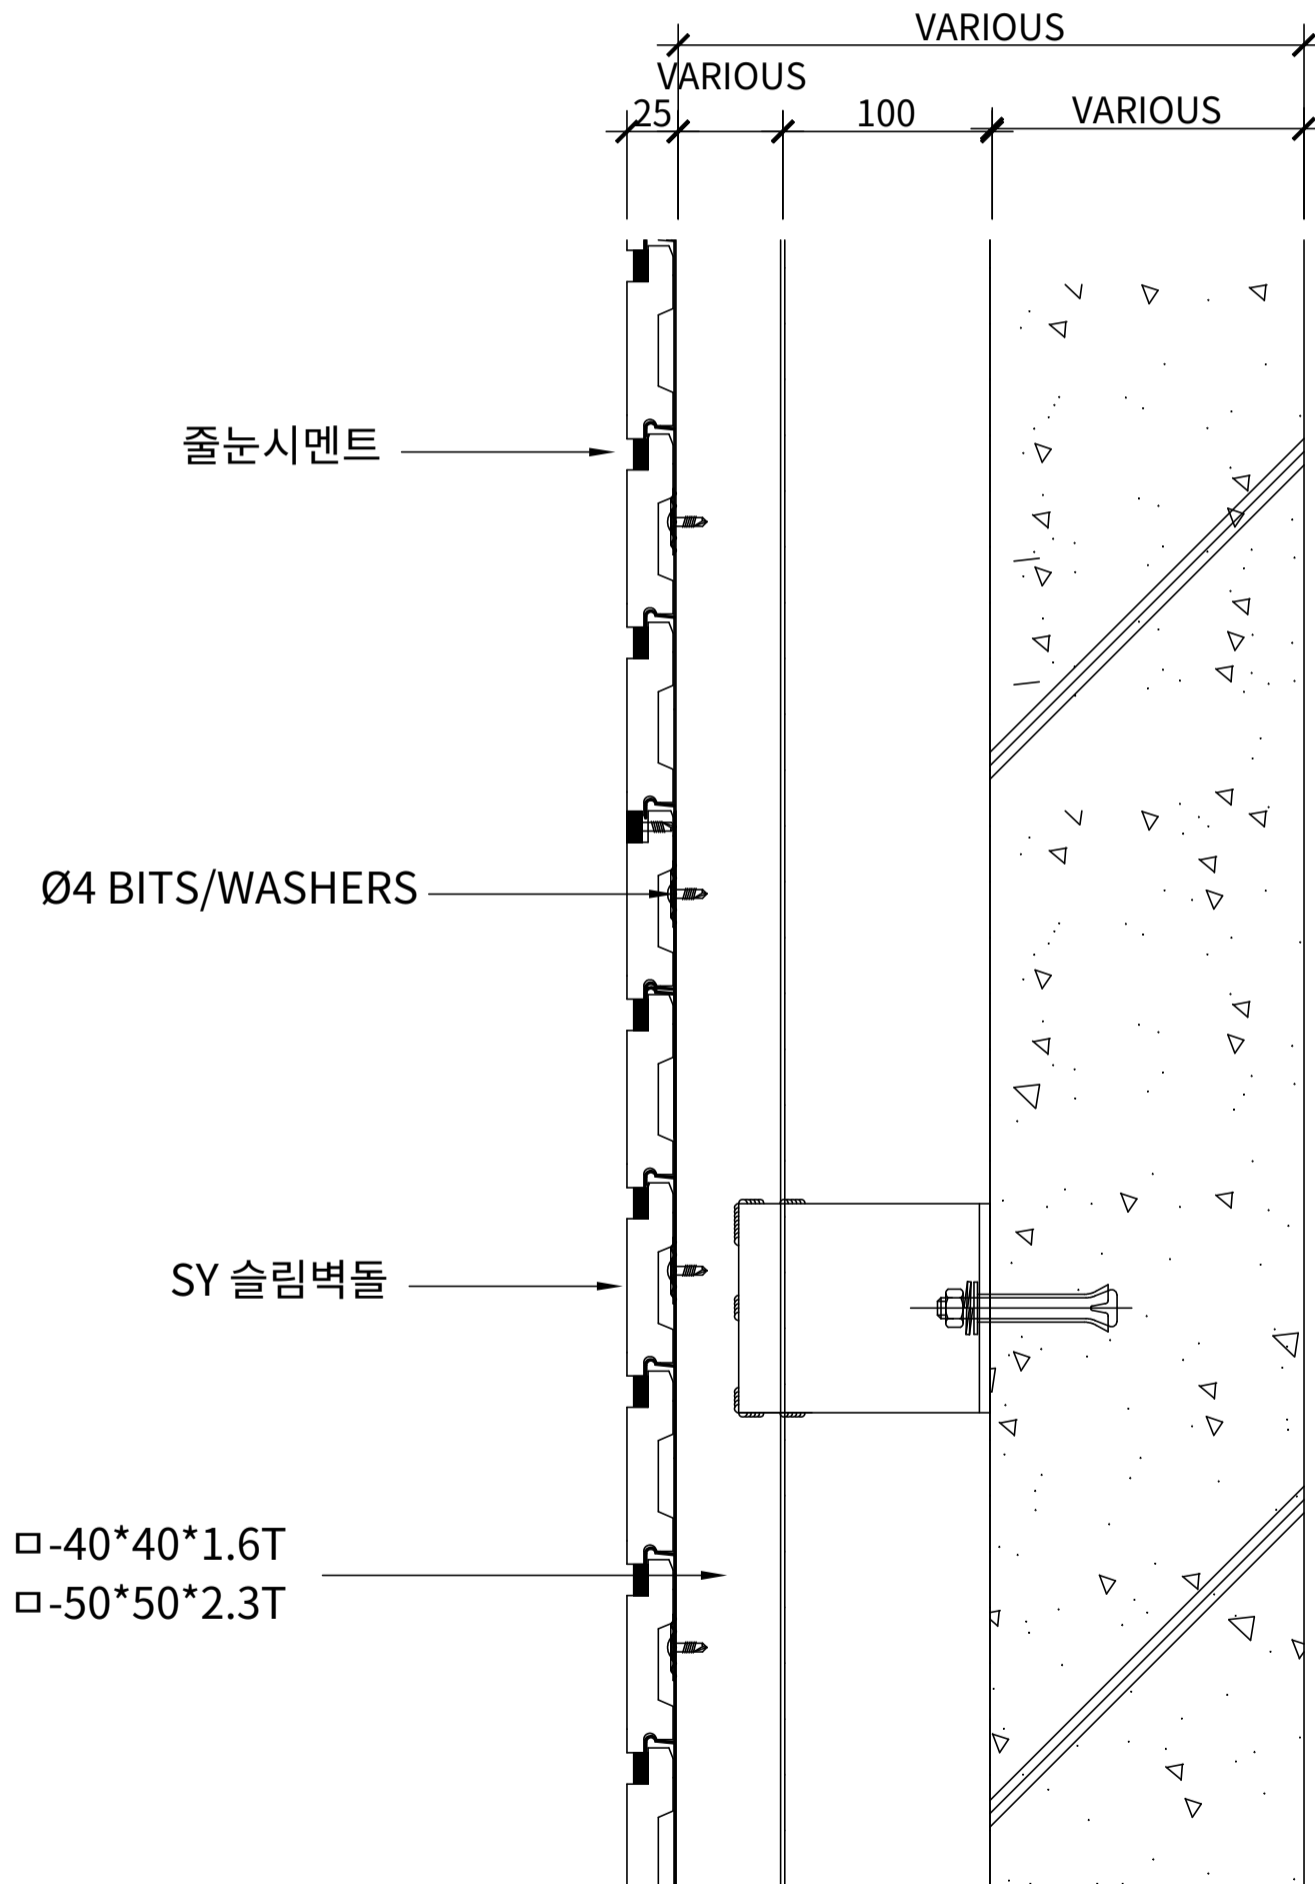

NOTE

SCALE.

A4 1 / 5

DETAIL

NAME OF DRAWING

슬림벽돌 DETAIL (외벽)

FILE NO.

SYP-R-003-01

DATE.

2017.12.

NOTE

SCALE.

A4 1 / 5

DETAIL

NAME OF DRAWING

슬림벽돌 DETAIL (벽하단)