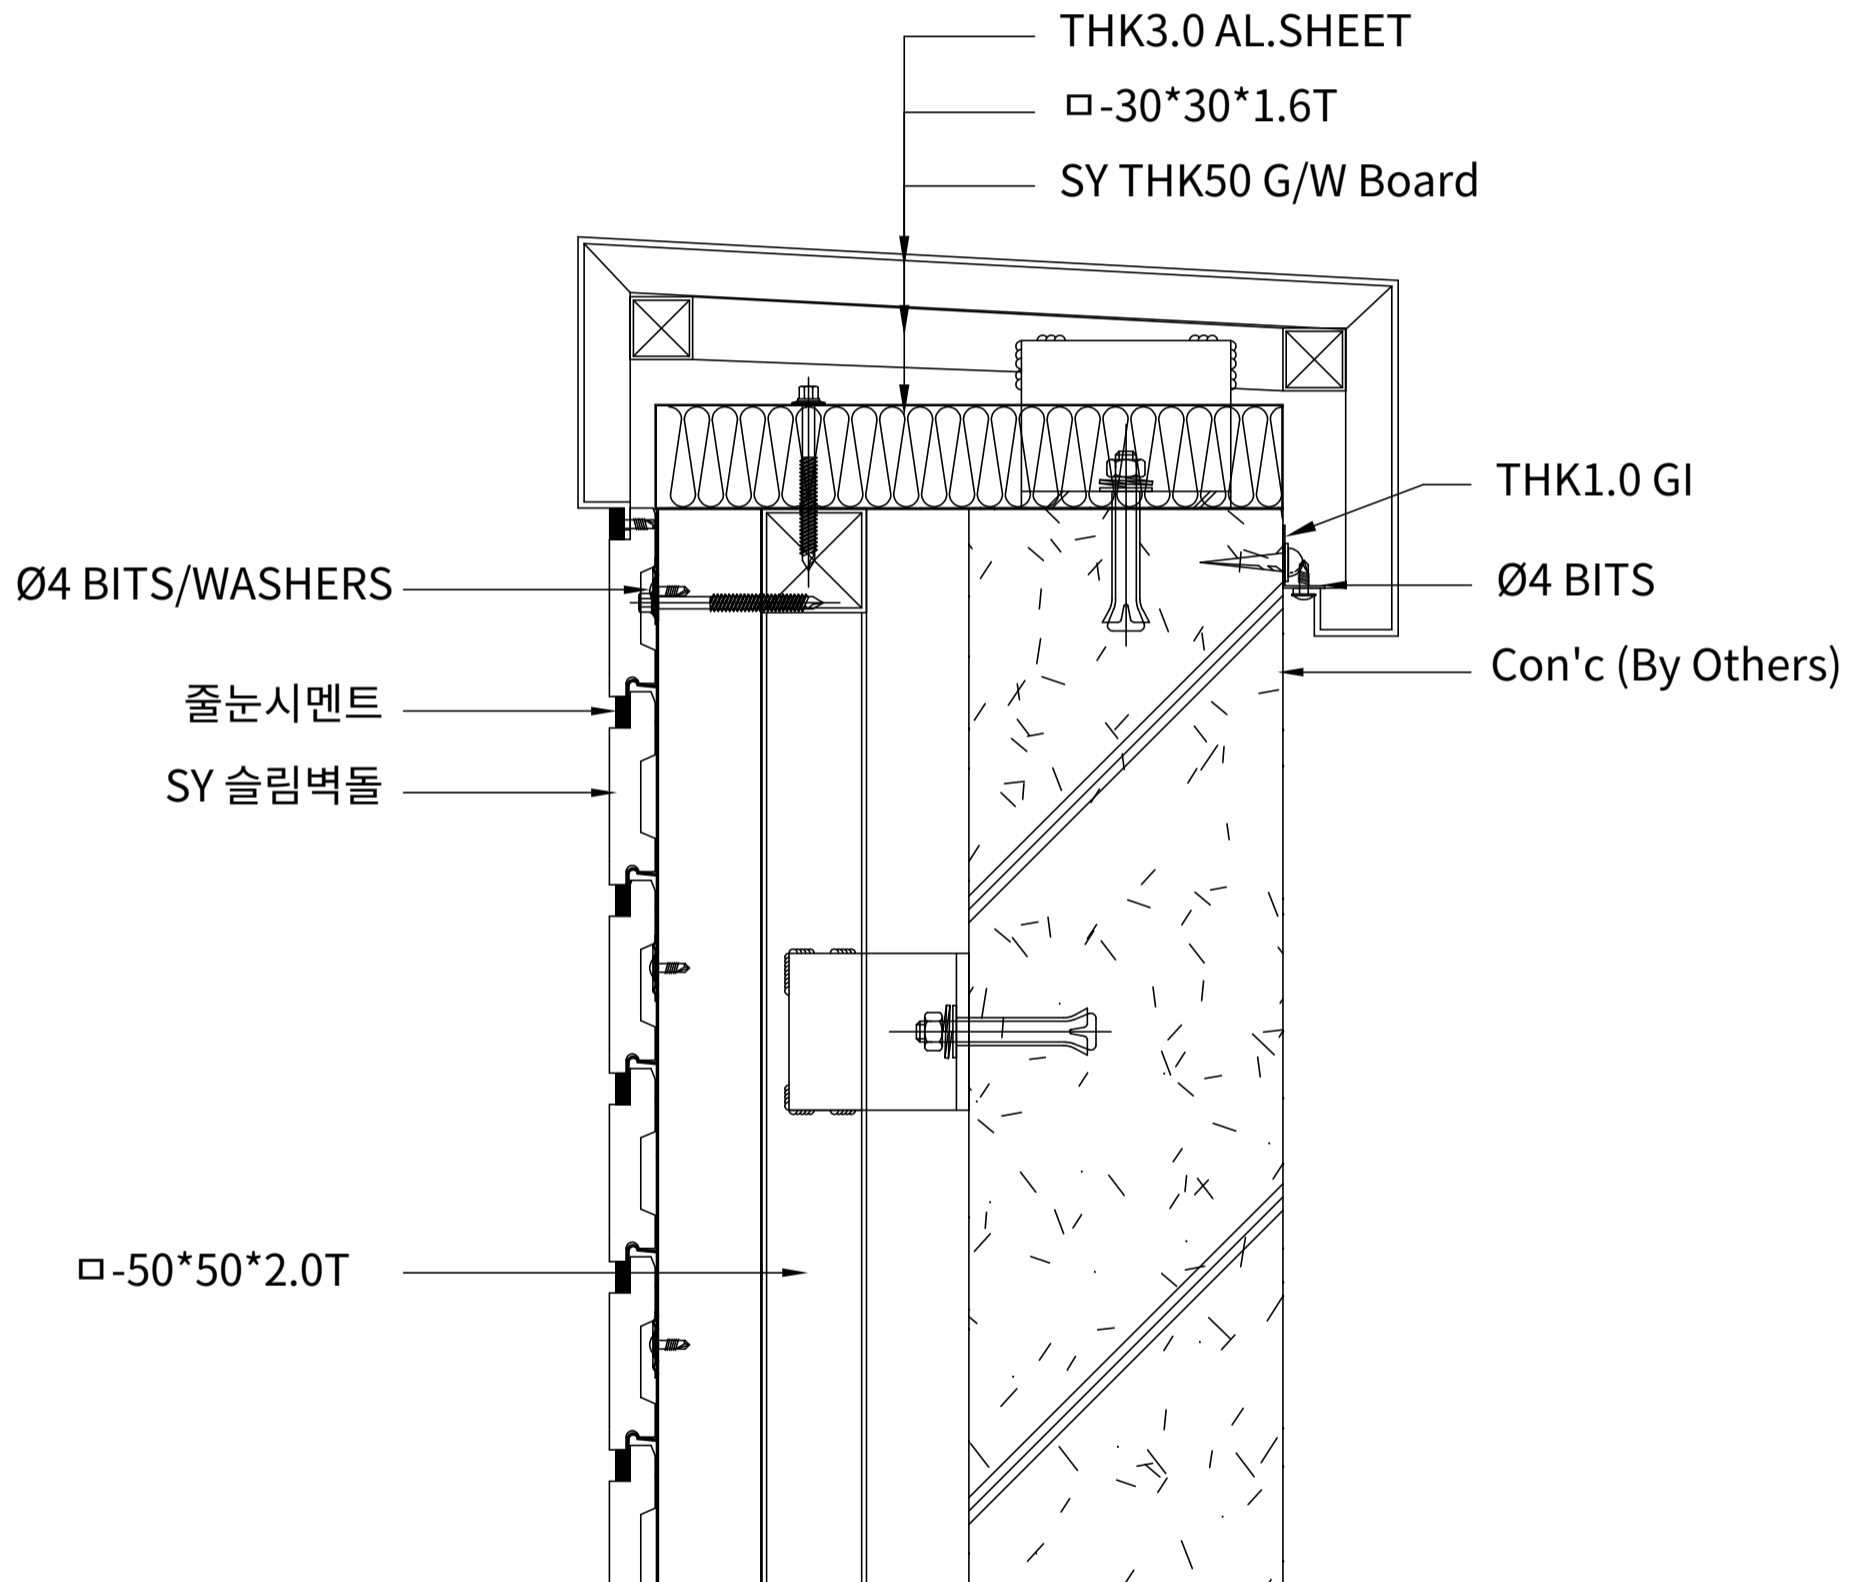

NAME OF DRAWING

슬림벽돌 DETAIL (창호구간)

FILE NO.

SYP-R-005-01

DATE.

2017.12.

NOTE

SCALE.

A4 1 / 5

DETAIL

NAME OF DRAWING

슬림벽돌 DETAIL (파라펫)

FILE NO.

SYP-R-004-01

DATE.

2017.12.

NOTE

SCALE.

A4 1 / 5

DETAIL

NAME OF DRAWING

슬림벽돌 DETAIL (외벽)

FILE NO.

SYP-R-003-01

DATE.

2017.12.

NOTE

SCALE.

A4 1 / 5

DETAIL

NAME OF DRAWING

슬림벽돌 DETAIL (벽하단)