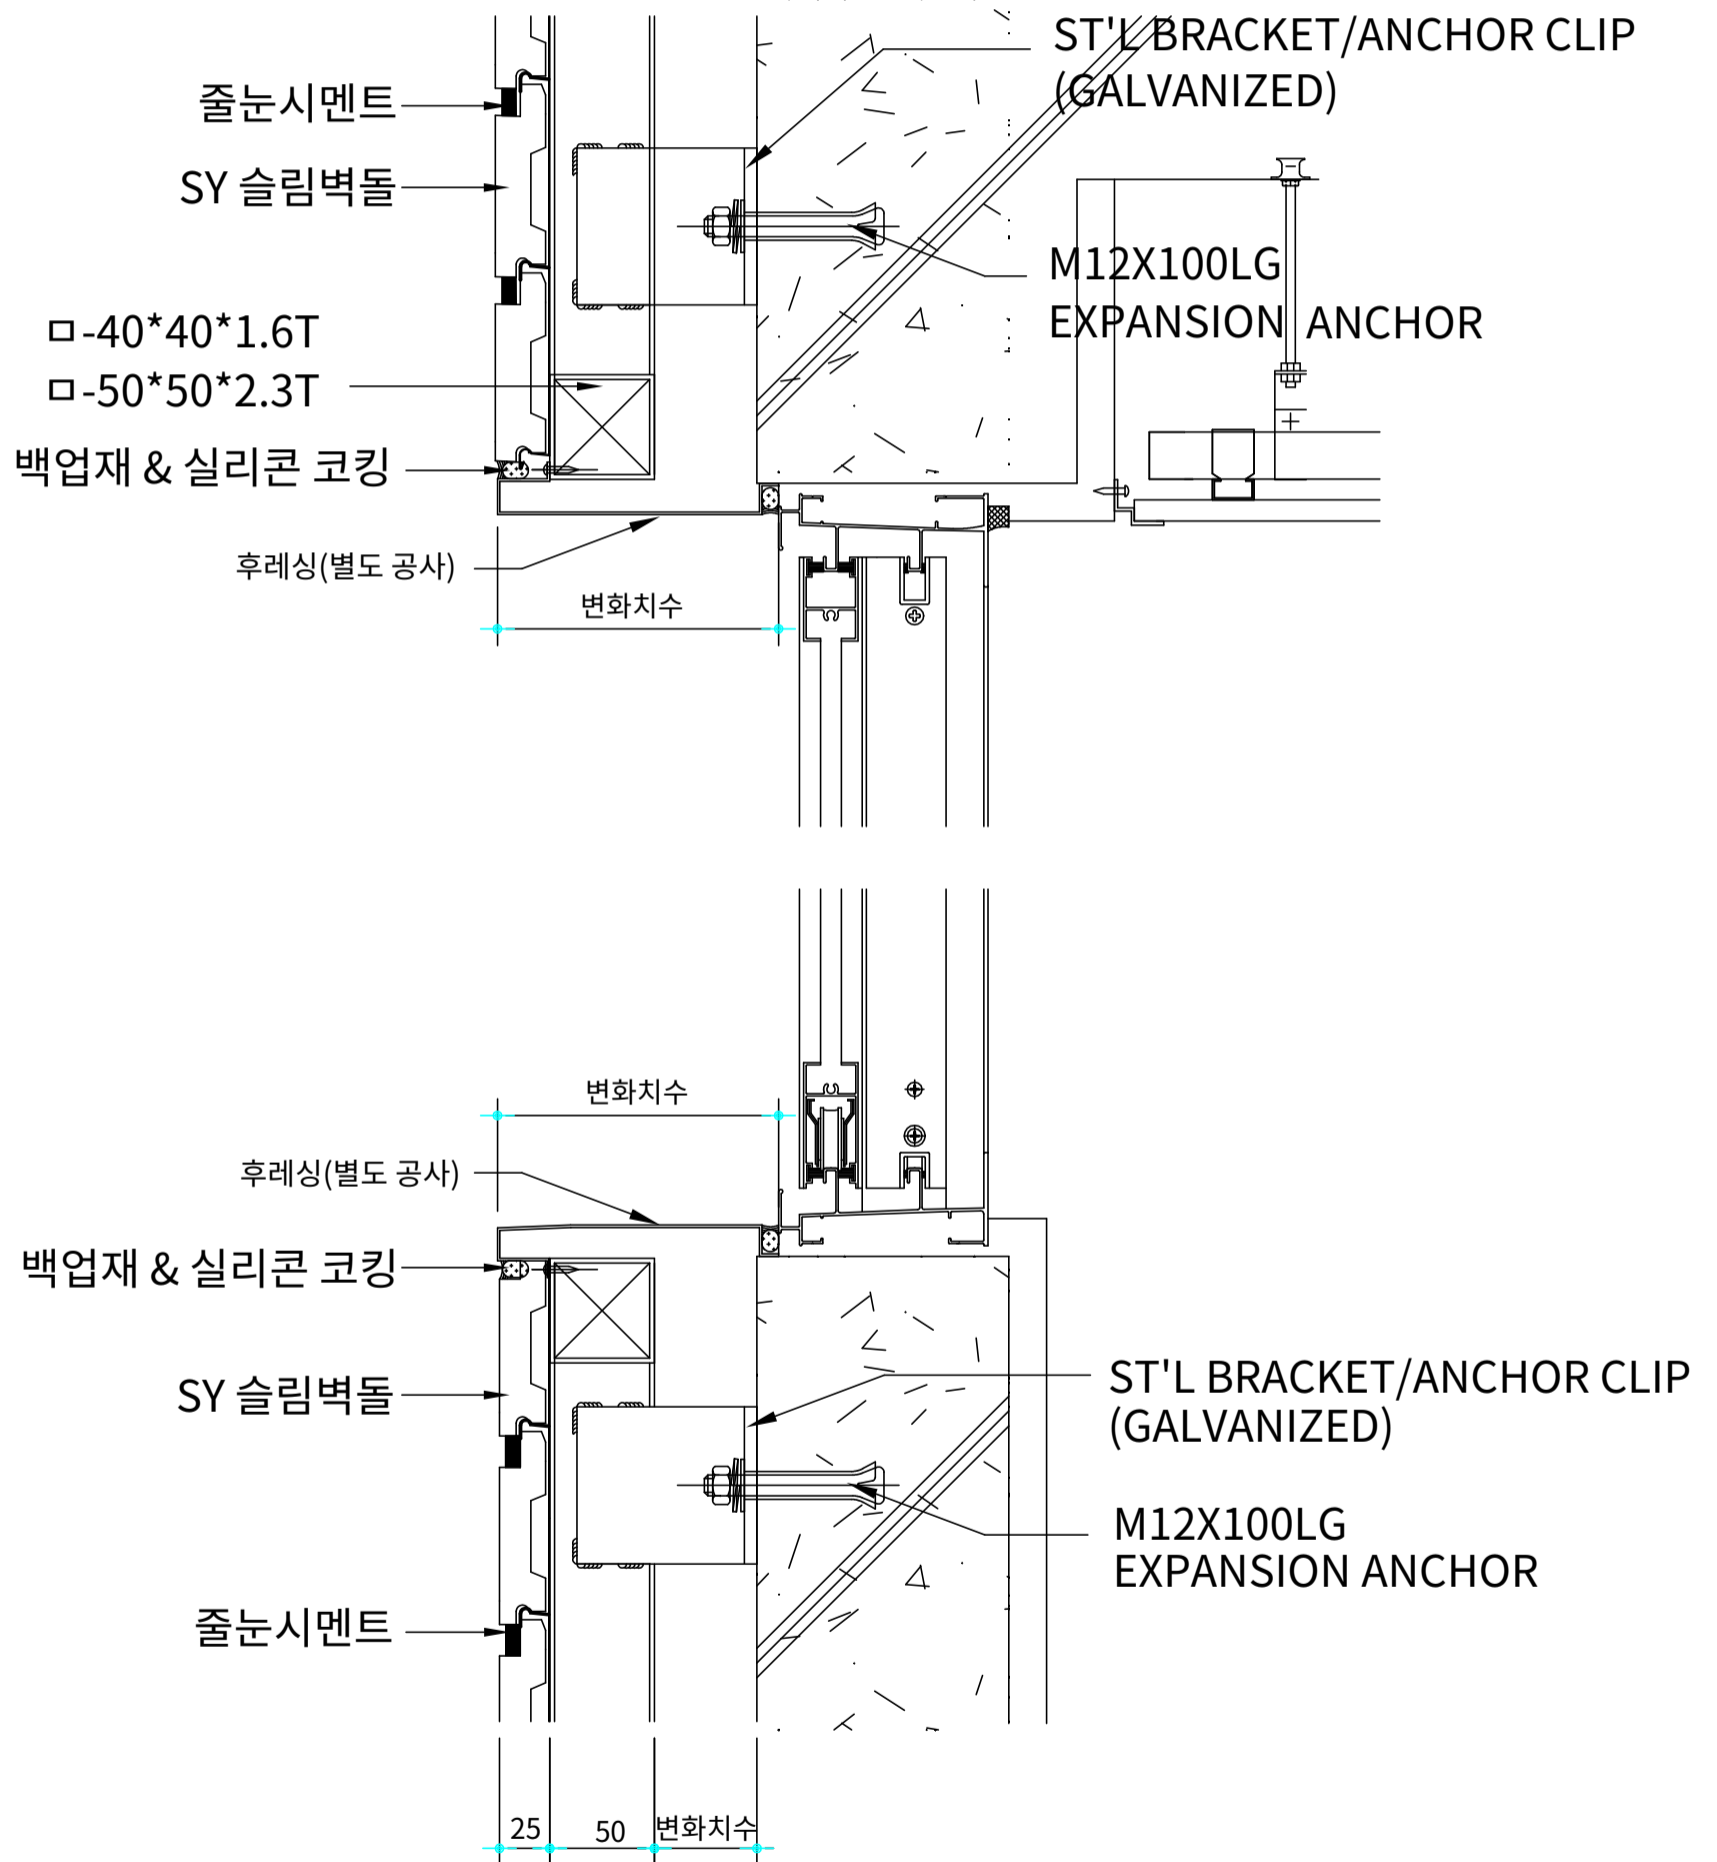

NAME OF DRAWING

슬림벽돌 DETAIL (창호구간)

FILE NO.

SYP-R-005-01

DATE.

2017.12.

NOTE

SCALE.

A4 1 / 5

DETAIL

NAME OF DRAWING

슬림벽돌 DETAIL (파라펫)

FILE NO.

SYP-R-004-01

DATE.

2017.12.

NOTE

SCALE.

A4 1 / 5

DETAIL

NAME OF DRAWING

슬림벽돌 DETAIL (외벽)

FILE NO.

SYP-R-003-01

DATE.

2017.12.

NOTE

SCALE.

A4 1 / 5

DETAIL

NAME OF DRAWING

슬림벽돌 DETAIL (벽하단)